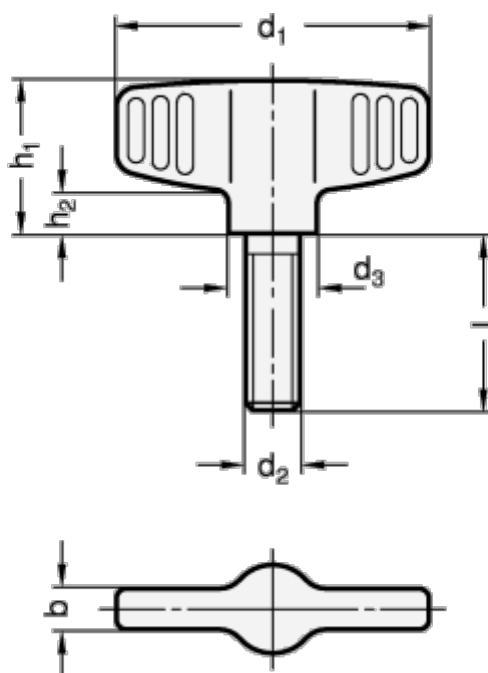

Article number: 201385132

Description: E+G Wing screw GN 835-58-M10-30-MT  
Rustfast

## Measures

$b = 7$   
 $d_1 = 58$   
 $d_2 = M10$   
 $d_3 = 16$   
 $h_1 = 27$   
 $h_2 = 7.0$   
 $l = 30$